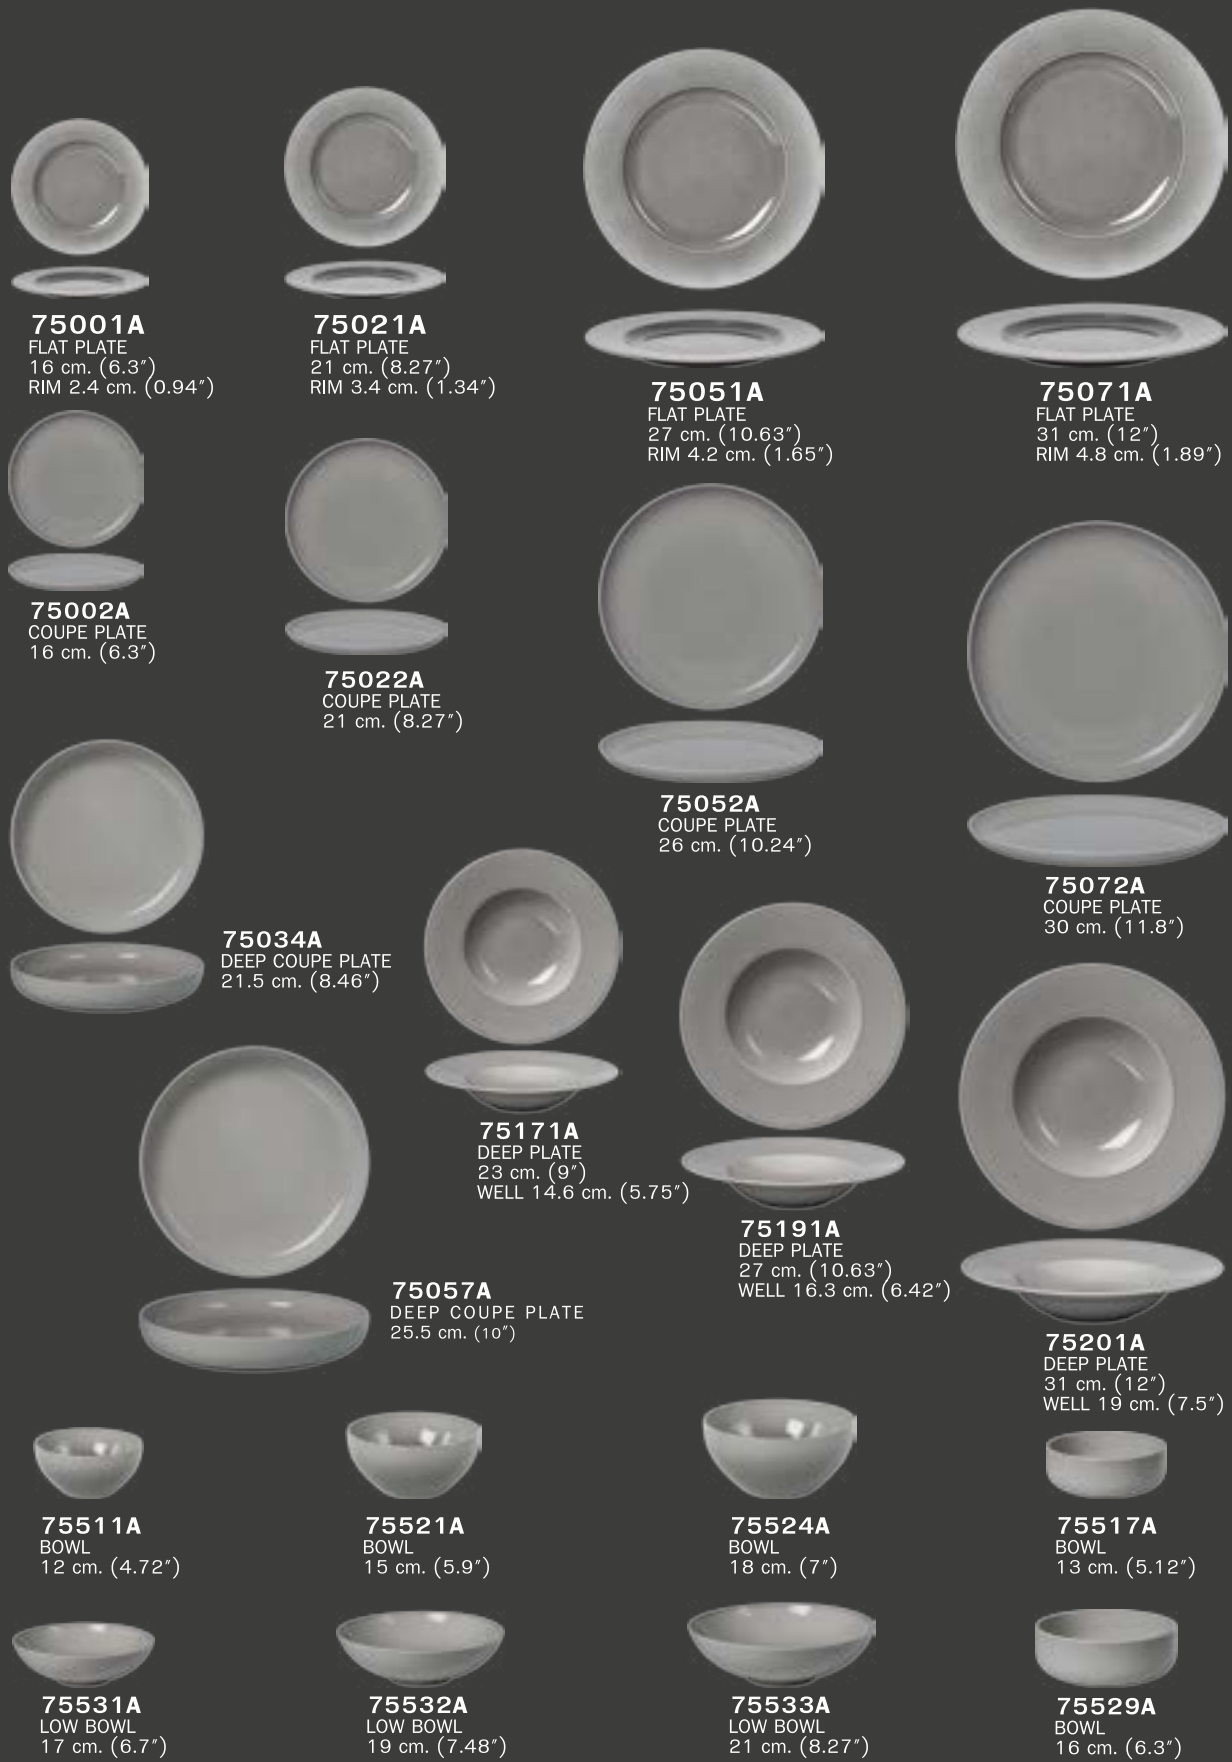

75205A
DEEP PLATE / WIDE RIM B
27 cm. (10.63")
WELL 17 cm. (6.69")

75202A
DEEP PLATE / WIDE RIM B
31 cm. (12")
WELL 18.1 cm. (7.13")

75527A
BOWL / WIDE RIM
21 cm. (8.27")
WELL 11 cm. (4.33")

75556A
BOWL / WIDE RIM
24 cm. (9.45")
WELL 12 cm. (4.72")

Grey

75001A
FLAT PLATE
16 cm. (6.3")
RIM 2.4 cm. (0.94")

75021A
FLAT PLATE
21 cm. (8.27")
RIM 3.4 cm. (1.34")

75051A
FLAT PLATE
27 cm. (10.63")
RIM 4.2 cm. (1.65")

75071A
FLAT PLATE
31 cm. (12")
RIM 4.8 cm. (1.89")